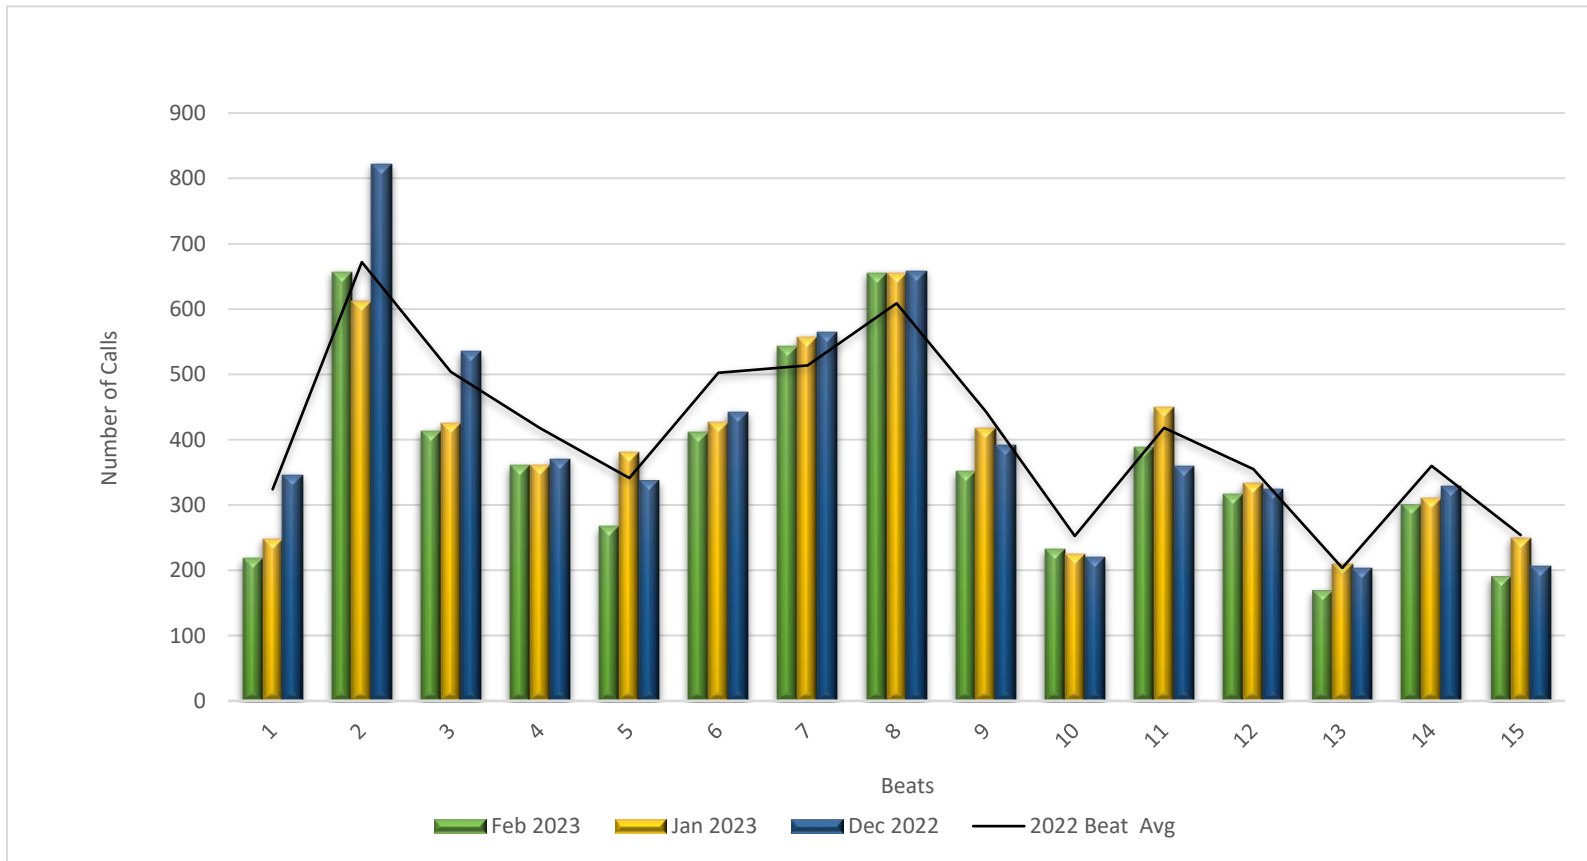

Calls for Service by Beat

Albany Police Department

Beats	1	2	3	4	5	6	7	8	9	10	11	12	13	14	15
Feb 2023	218	656	413	360	267	412	542	655	351	232	388	317	169	300	190
Jan 2023	248	612	425	360	380	427	557	655	418	224	449	333	209	310	249
Dec 2022	346	822	535	370	337	442	564	658	392	220	359	324	203	328	206
2022 Beat Avg	324	672	504	418	341	502	514	609	443	253	418	355	204	360	254