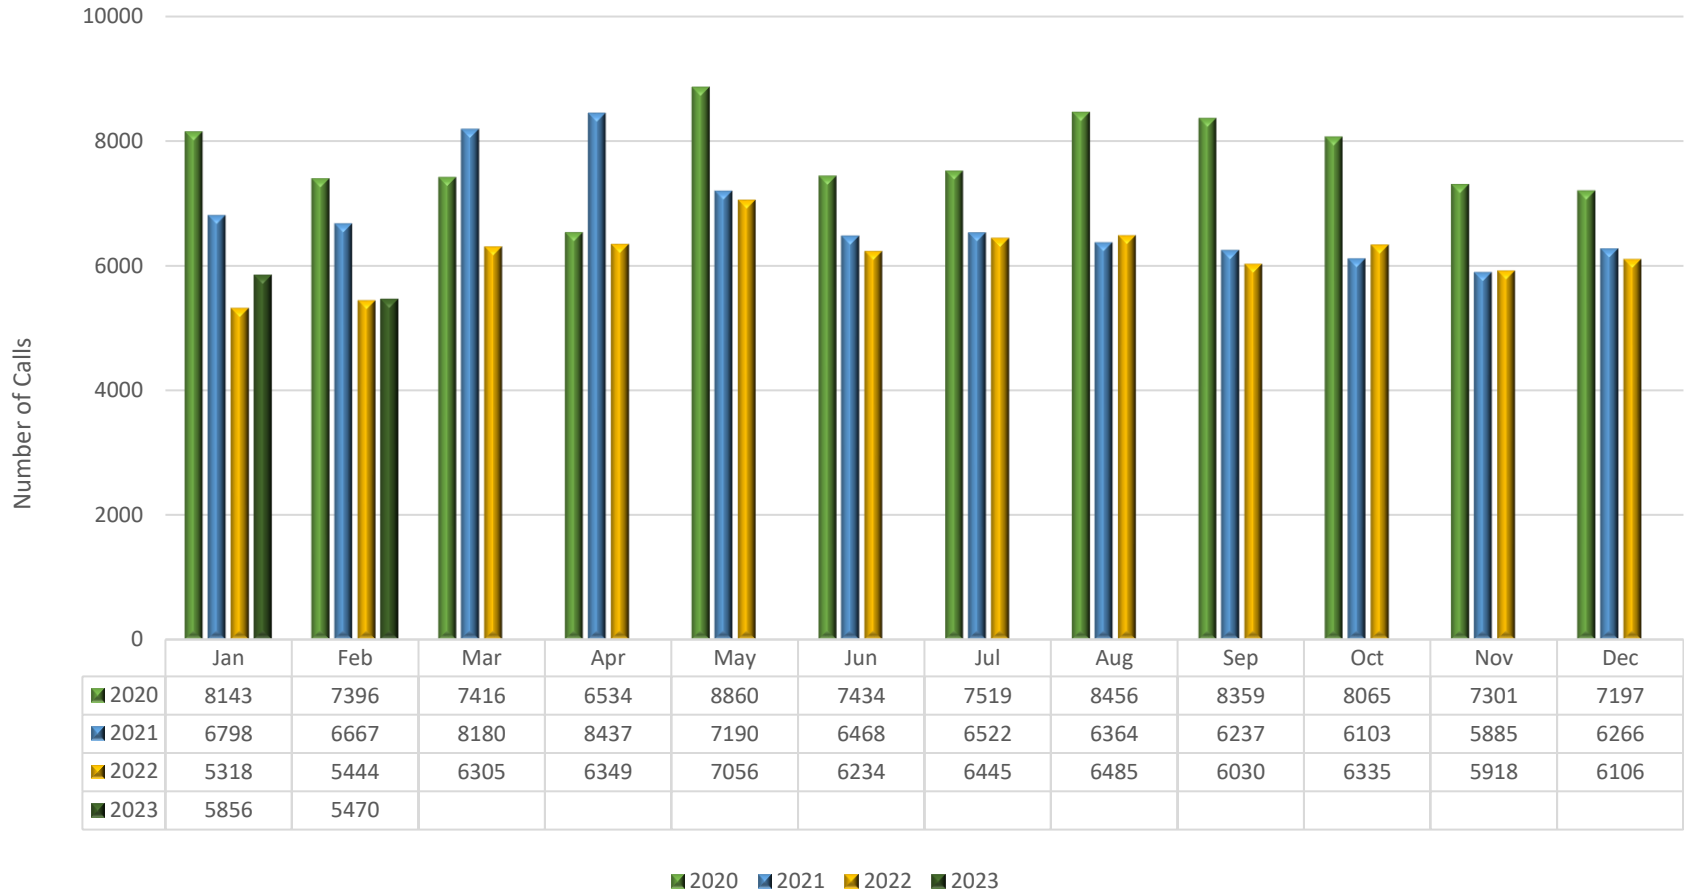

Calls for Service by Month

Albany Police Department

Monthly Calls for Service by Day of Week

Albany Police Department

Calls For Service	
Day	Feb 2023
Sunday	618
Monday	810
Tuesday	839
Wednesday	815
Thursday	894
Friday	844
Saturday	650
	5470