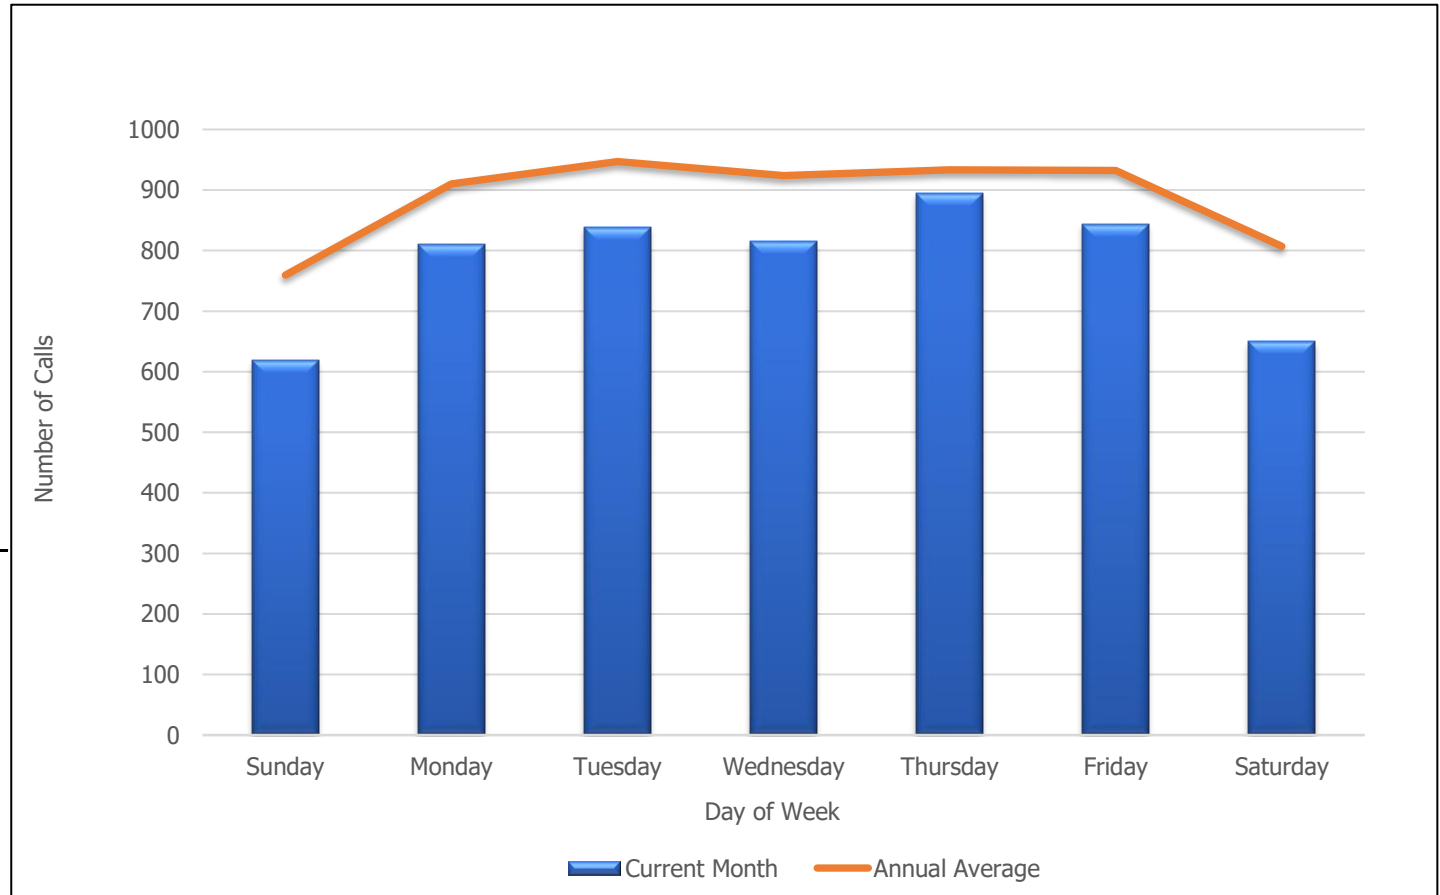

Monthly Calls for Service by Day of Week

Albany Police Department

Calls For Service	
Day	Feb 2023
Sunday	618
Monday	810
Tuesday	839
Wednesday	815
Thursday	894
Friday	844
Saturday	650
	5470