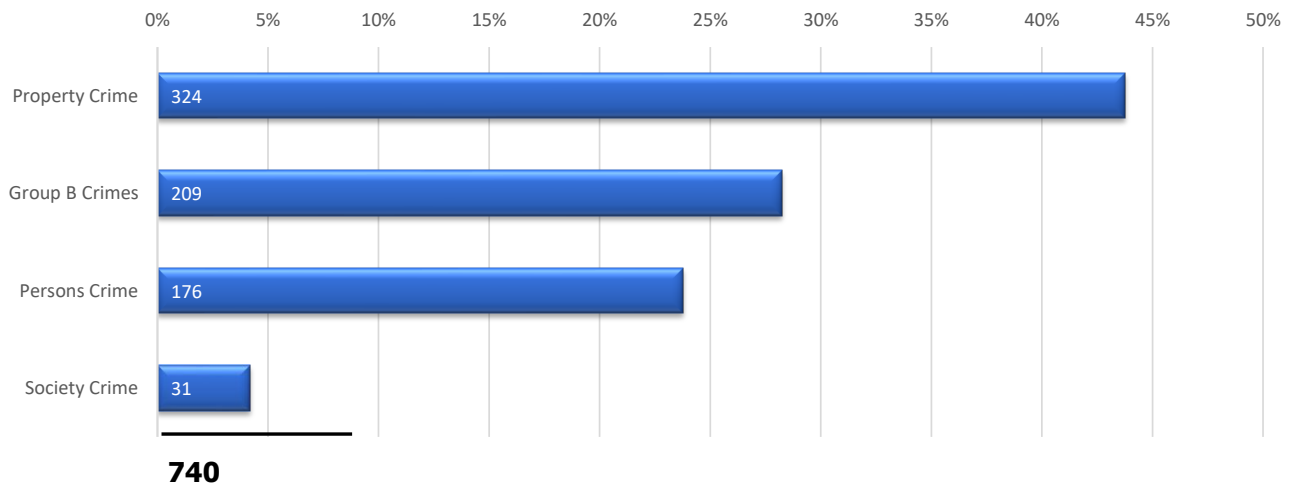

Albany Police Department NIBRS Profile

Type of Offense			Number of Incidents Reported				
			Feb 2023 Incidents	Feb 2023 Cleared	Percent Cleared	Jan 2023 Incidents	Monthly Change
NIBRS Group B General Crimes	90A	Bad Checks	1		0%	0	▲1
	90B	Curfew/Loitering/Vagrancy	5	2	40%	2	▲3
	90C	Disorderly Conduct	76	34	45%	57	▲19
	90D	Driving Under the Influence	11	10	91%	11	
	90E	Drunkness				0	
	90F	Family Offenses, Nonviolent	34	13	38%	16	▲18
	90G	Liquor Law Violations	8	5	63%	6	▲2
	90H	Peeping Tom				0	
	90J	Trespass of Real Property	26	6	23%	26	
	90Z	All Other Offenses	48	24	50%	35	▲13
Group B Totals			209	94	45%	153	▲56
NIBRS Group A & B Totals			740	236	32%	790	▼50

Monthly Crime Classification Summary