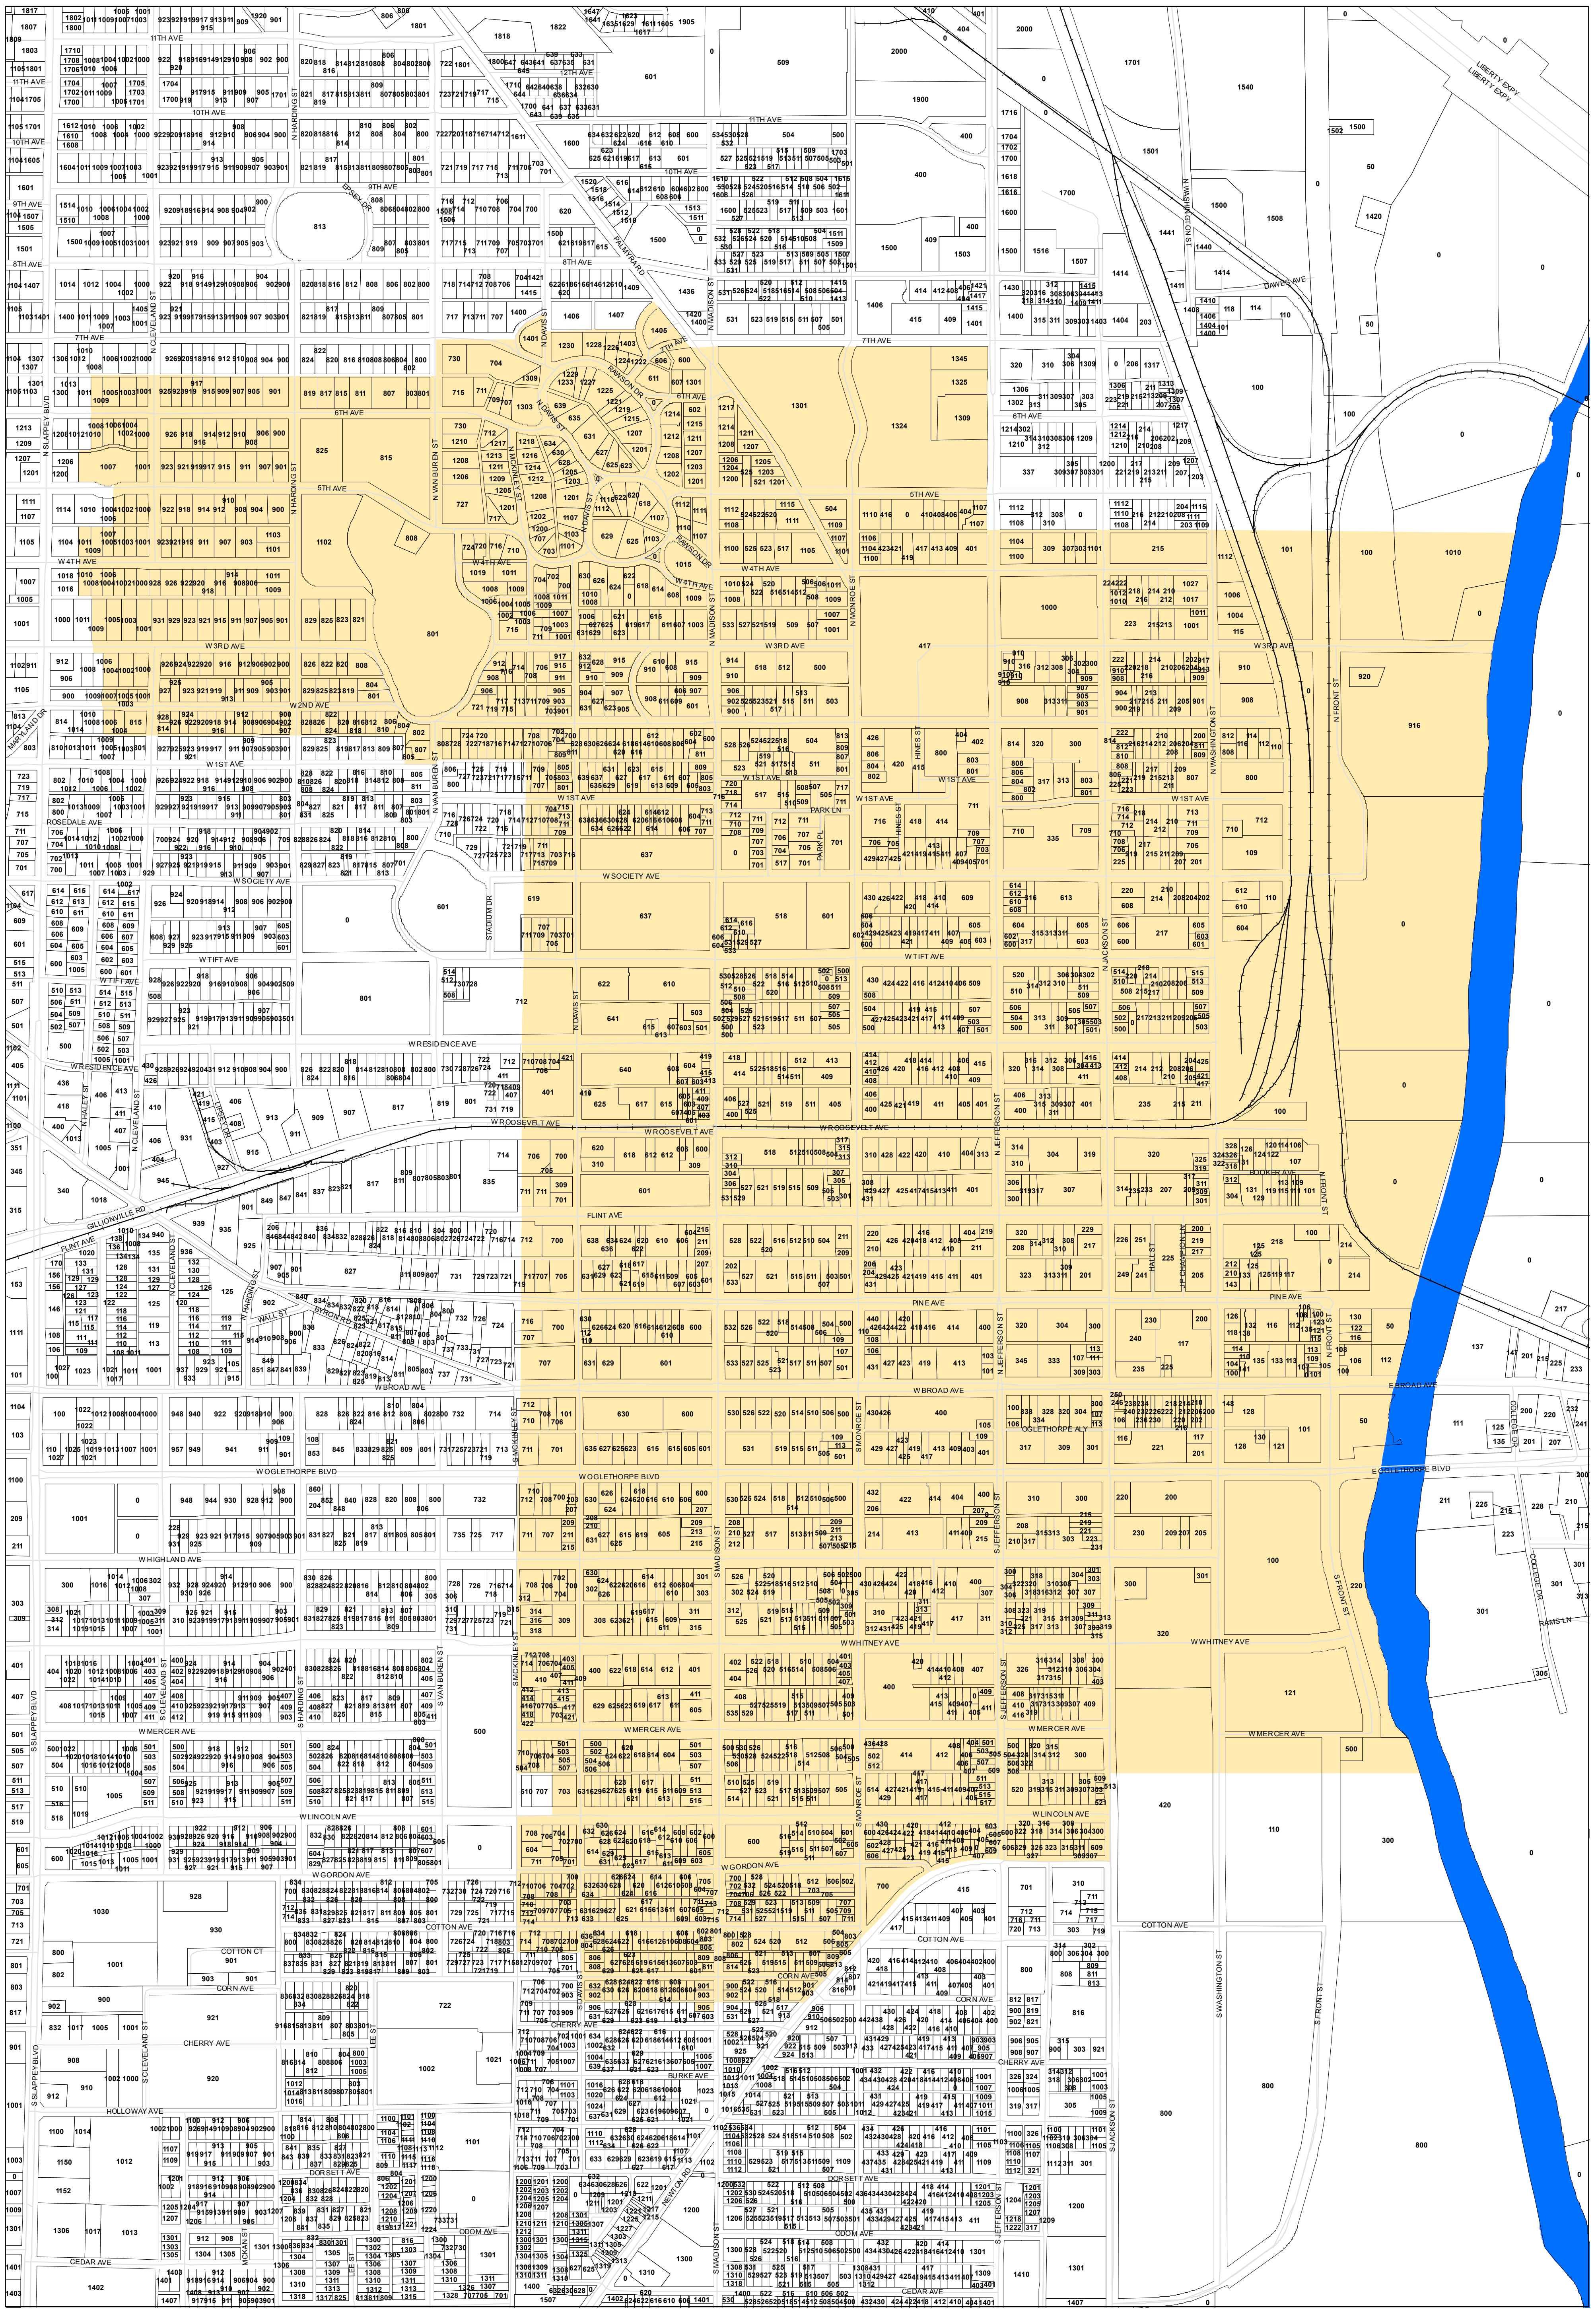

# Albany, Georgia Historic District as Adopted February 13, 2018 by Ordinance 18-100

Disclaimer: Albany GIS makes every effort to produce the most accurate information possible. No warranties, expressed or implied, are provided for the data herein. Its use or interpretation. All data is subject to change.

Albany, Georgia Historic District as Adopted February 13, 2018